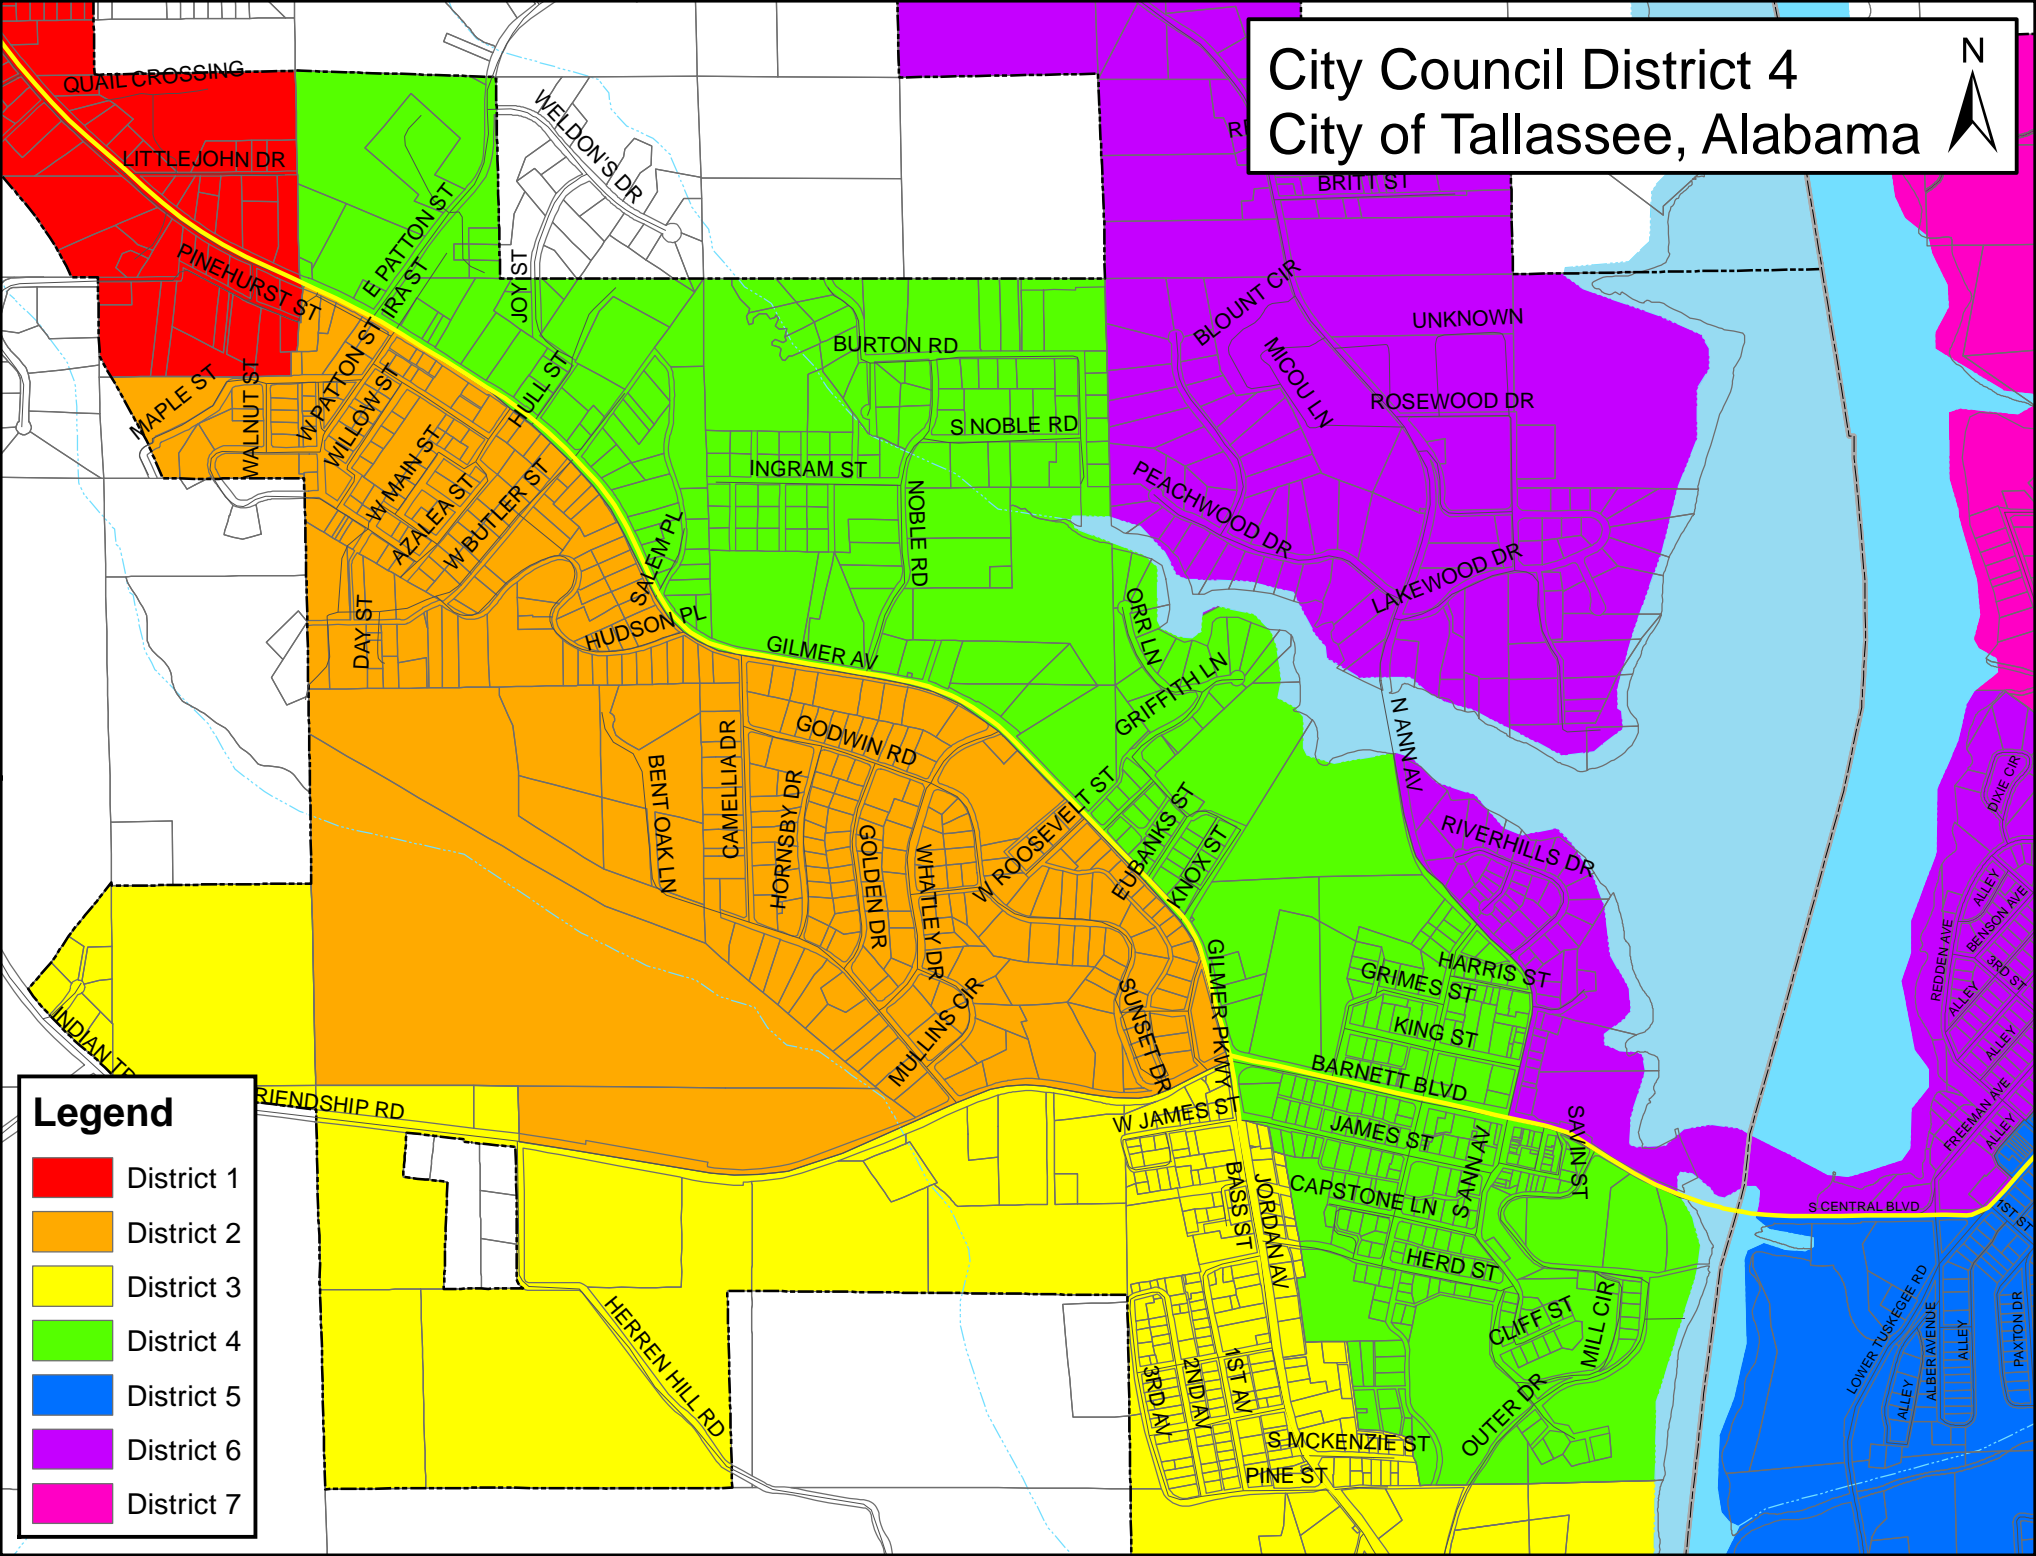

City Council District 4 City of Tallassee, Alabama

Legend

- District 1 (Red)
- District 2 (Orange)
- District 3 (Yellow)
- District 4 (Green)
- District 5 (Blue)
- District 6 (Purple)
- District 7 (Pink)