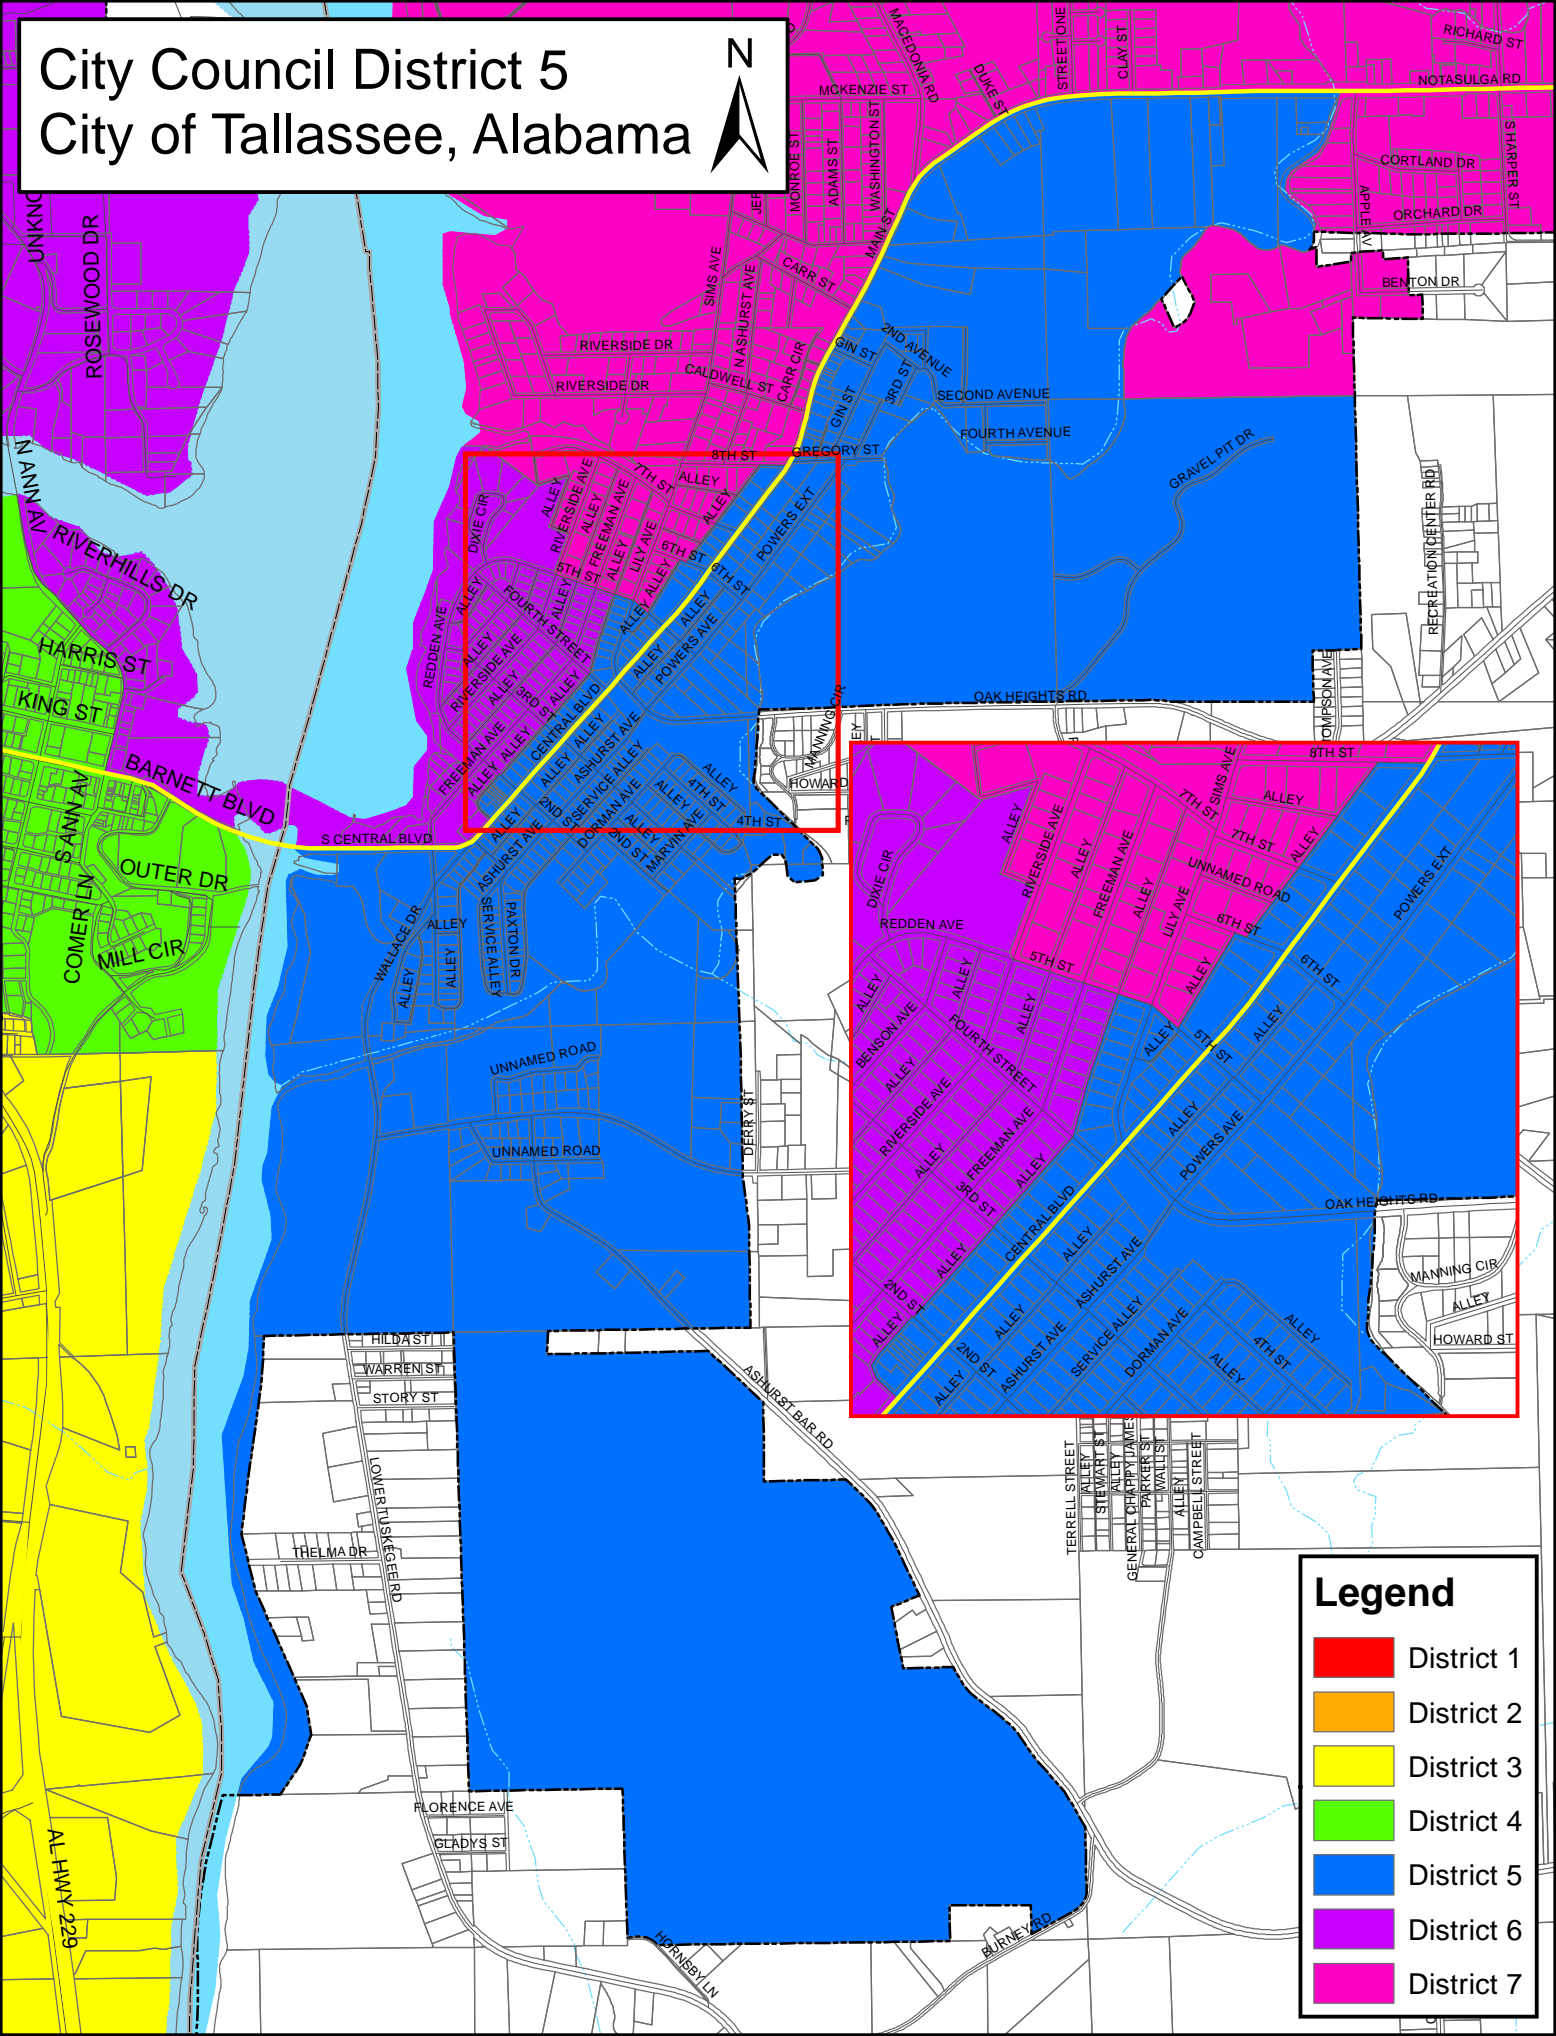

City Council District 5

City of Tallassee, Alabama

Legend

	District 1
	District 2
	District 3
	District 4
	District 5
	District 6
	District 7